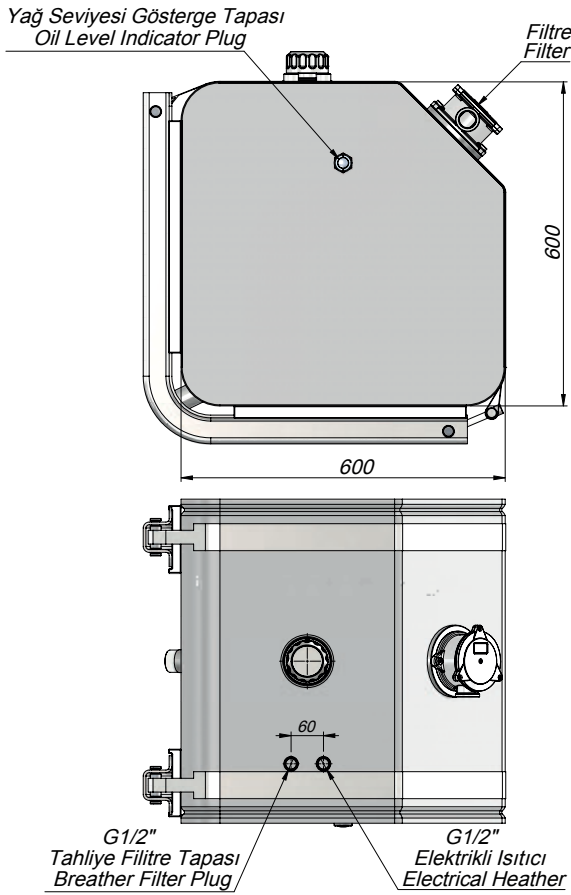

FİLTRELİ ŞASE ALTI AÇILI YAĞ TANKI | SIDE MOUNTED BEVELLED STEEL OIL TANK WITH FILTER

Kod Code	Hacim Volume (Lt)	A
TSMRF1002	100	350
TSMRF1502	150	500
TSMRF1802	180	600
TSMRF2502	250	800