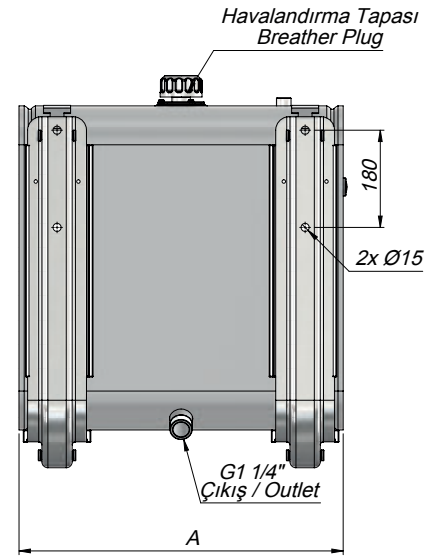

FİLTRELİ ŞASE ALTI AÇILI YAĞ TANKI | SIDE MOUNTED BEVELLED STEEL OIL TANK WITH FILTER

Kod Code	Hacim Volume (Lt)	A
TSMRF1002	100	350
TSMRF1502	150	500
TSMRF1802	180	600
TSMRF2502	250	800