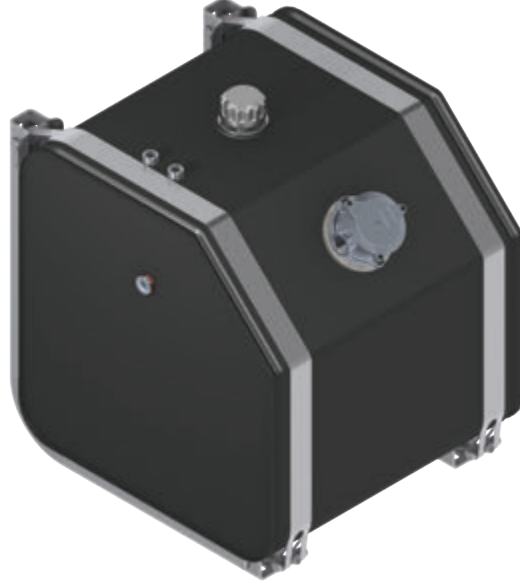

FİLTRELİ ŞASE ALTI AÇILI YAĞ TANKI | SIDE MOUNTED BEVELLED STEEL OIL TANK WITH FILTER

Kod Code	Hacim Volume (Lt)	A
TSMRF1002	100	350
TSMRF1502	150	500
TSMRF1802	180	600
TSMRF2502	250	800